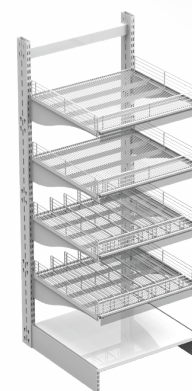

5 niveles de exposición:

- 4 estantes
- Base

Portaprecios en los estantes.

Equipo frigorífico compacto techo [a definir en la oferta para cada condición de trabajo].

BENEFITS

Refrigerated area with triple-glazed doors.
Doors with anodized aluminum door frame, magnetic weatherstrip and automatic closing.
Thermal glass not heated.
Both the glass and the frame door and frame are heated
Panel with tongue-and-groove joint 80 mm. thick.
They are supplied with the hole in the door already made to facilitate installation.
Vertical LED lighting (optional).
One shelf per door.

5 exposure levels:

- 4 wire shelves
- Exposition deck

Price-holders on the shelves.

Compact refrigeration equipment ceiling [to be defined in the offer for each working condition].

PMC4N200928

Consultar disponibilidad
Check availability

Congelación
Freezing

Equipo frigorífico no incluido

Refrigerator equipment not included

Exterior estándar

Blanco RAL 9016
Standard external
White RAL 9016

Sección comercial
Commercial section

Estante interior incluido
Interior shelving included

Datos Técnicos / Technical Data

Modelo Model	Medidas Exteriores / Exterior dimensions			Nº Puertas / Doors Cristal Glass	Nº Puertas / Doors Ciegas Solid	Volumen / Volume m3	Precio + Tubo fluorescente Price + Fluorescent tube [€]	Precio + LED Price + LED [€]
	Fondo Depth	Longitud Length	Altura Height					
PMC2N200915	960	1550	2280	2	0	2,36		
PMC3N200922	960	2220	2280	3	0	3,49		
PMC4N200928	960	2890	2280	4	0	4,63		
PMC5N200935	960	3560	2280	5	0	5,77		